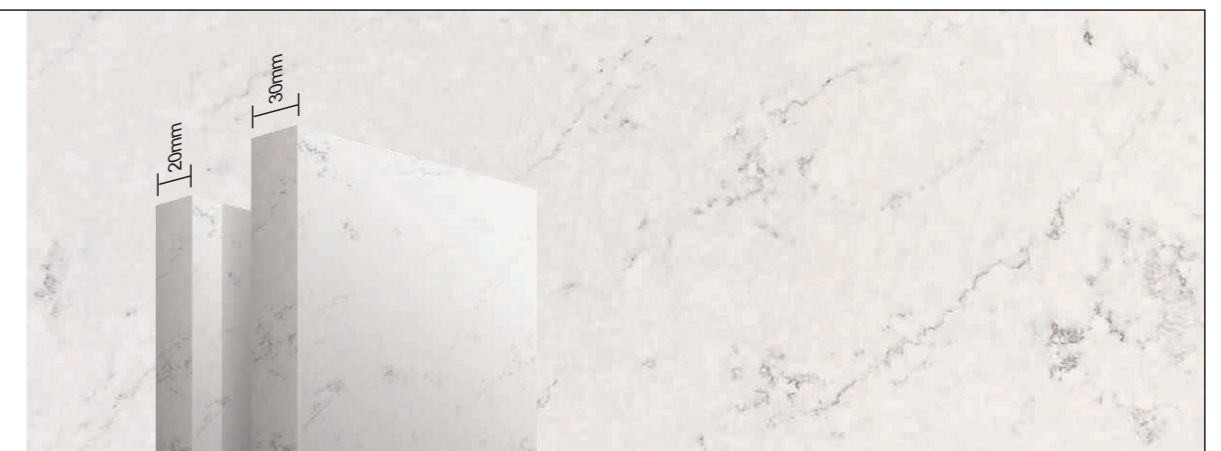

Surface Finish Polished, Matte
Dimensions 63"x120"-Standard
63"x126"-Jumbo

*The pattern and color may differ from the printed image

- Pure Raw
  Material
- Fine Craft
- Superior
  Equipments
- Exquisite
  Technology
- Healthy and
  Environmentally
  Friendly