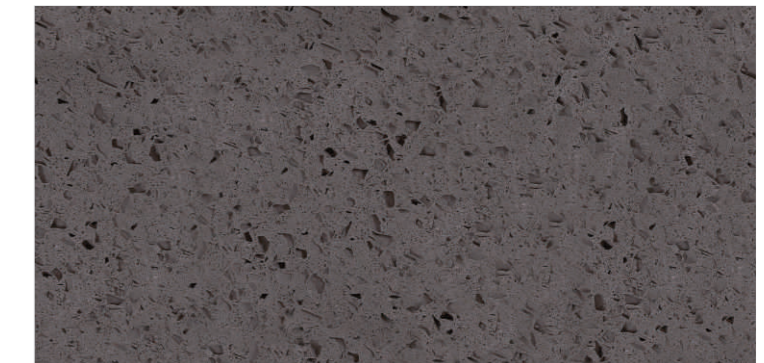

## Extraordinary Grain

**Slab Size:** 3200X1600mm or 3000x1600mm

**Regular Thickness:** 2cm or 3cm

\*Other size or thickness can be further discussed according to actual situation.

HK201

HK079 Bianco Ice

HK203