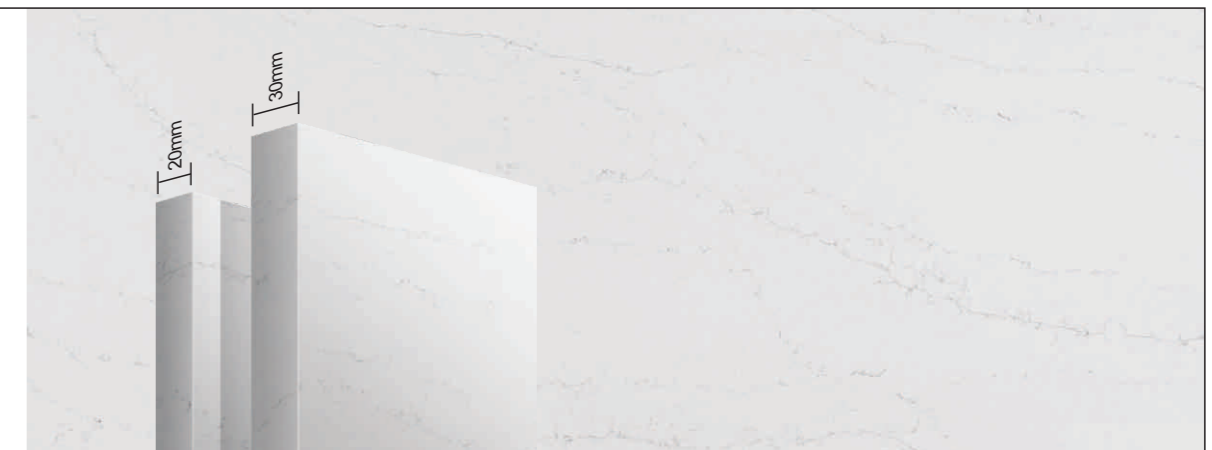

Surface Finish Polished, Matte
Dimensions 63"x120"-Standard
63"x126"-Jumbo

*The pattern and color may differ from the printed image

- Pure Raw
  Material
- Fine Craft
- Superior
  Equipments
- Exquisite
  Technology
- Healthy and
  Environmentally
  Friendly