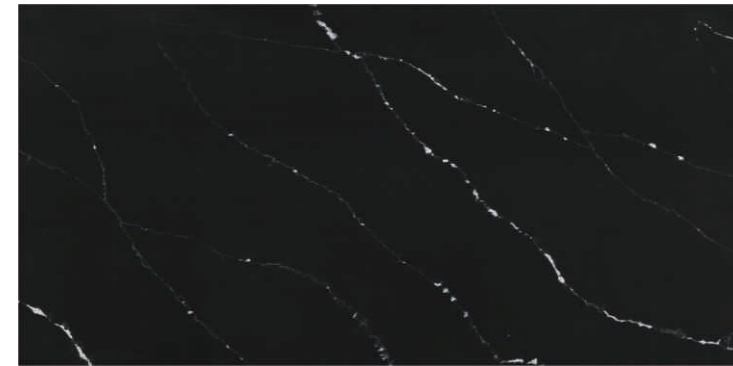

HK401 Marquina Nuvo