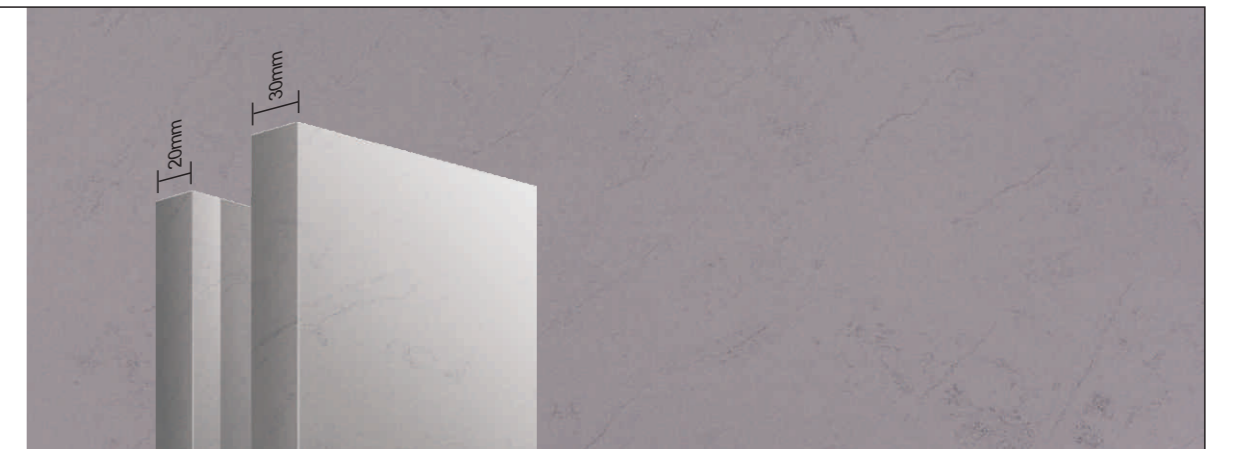

Surface Finish Polished, Matte
Dimensions 63"x120"-Standard
63"x126"-Jumbo

*The pattern and color may differ from the printed image

- Pure Raw
  Material
- Fine Craft
- Superior
  Equipments
- Exquisite
  Technology
- Healthy and
  Environmentally
  Friendly