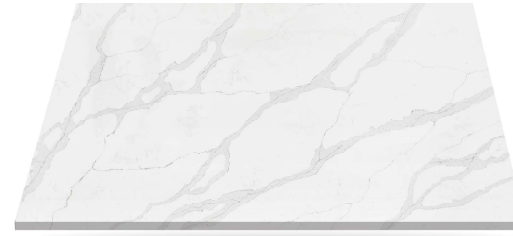

Calacatta Tupa

SLAB SIZE:
3200x1600mm

THICKNESS:
20mm & 30mm

FINISH:
Polished/ Honed/ Leather

Calacatta Macchia

SLAB SIZE:
3000x1400mm & 3200x1600mm

THICKNESS:
12mm & 20mm & 30mm

FINISH:
Polished/ Honed/ Leather

日本導入柄