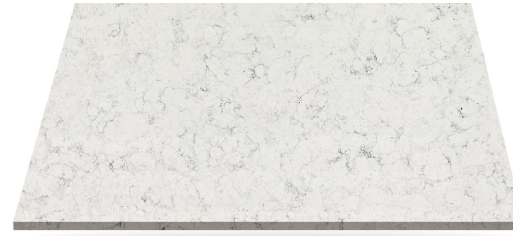

SLAB SIZE:
3200x1600mm

THICKNESS:
20mm & 30mm

FINISH:
Polished/ Honed/ Leather

Tequila

SLAB SIZE:
3200x1600mm/126x63"

THICKNESS:
20mm & 30mm/ 3/4" & 1 1/4"

FINISH:
Polished/ Honed/ Leather

Casablanca