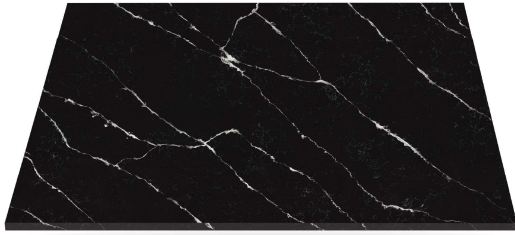

Pearl Negro

SLAB SIZE:
3200x1600mm

THICKNESS:
20mm & 30mm

FINISH:
Polished/ Honed/ Leather