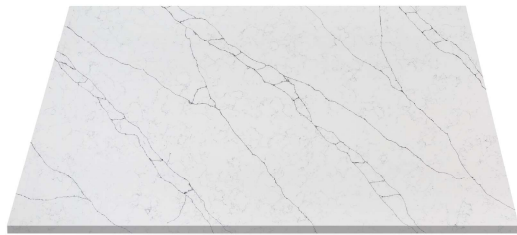

Alaska Bianca

SLAB SIZE:
3200x1600mm

THICKNESS:
20mm & 30mm

FINISH:
Polished/ Honed/ Leather