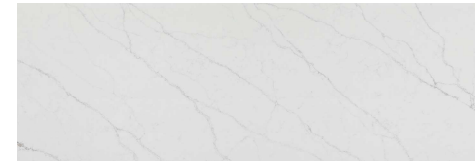

Cancun

SLAB SIZE:
3000x1400mm & 3200x1600mm

THICKNESS:
12mm & 20mm & 30mm

FINISH:
Polished/ Honed/ Leather

🇯🇵 日本導入柄

Alpine Lux

SLAB SIZE:
3200x1600mm

THICKNESS:
20mm & 30mm

FINISH:
Polished/ Honed/ Leather