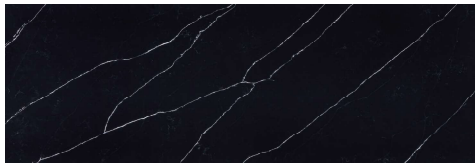

Bastia

SLAB SIZE:
3200x1600mm

THICKNESS:
20mm & 30mm

FINISH:
Polished/ Honed/ Leather

Saint Laurent

SLAB SIZE:
3200x1600mm

THICKNESS:
20mm & 30mm

FINISH:
Polished/ Honed/ Leather