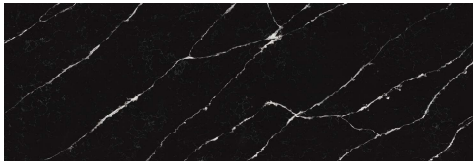

Pearl Negro

SLAB SIZE:
3200x1600mm

THICKNESS:
20mm & 30mm

FINISH:
Polished/ Honed/ Leather

Lava Roca

SLAB SIZE:
3200x1600mm

THICKNESS:
20mm & 30mm

FINISH:
Polished/ Honed/ Leather