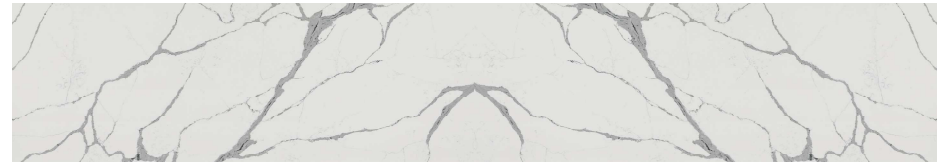

Calacatta Supreme

SLAB SIZE:
3200x1600mm

THICKNESS:
20mm & 30mm

FINISH:
Polished/ Honed/ Leather