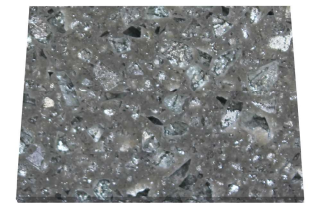

Maple White

● 日本導入柄

White Galaxy

Silver Shimmer

Shaddle Shimmer